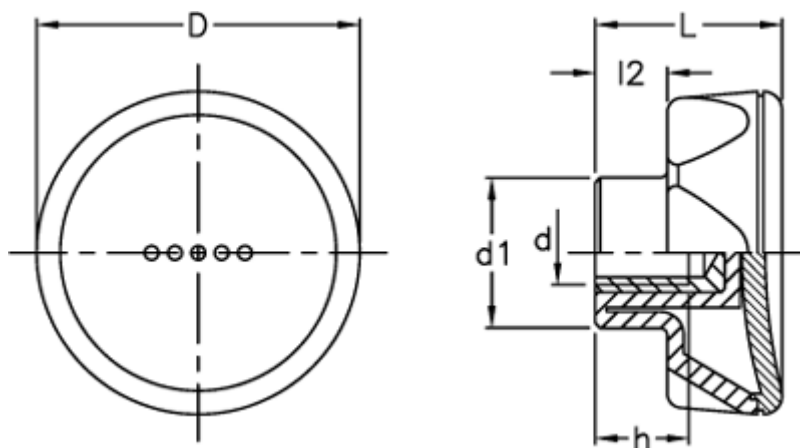

Article number: 23052212261

Description: E+G Lobe knob
ELK.45-B M8-C1 black centre cap

Measures

D	= 45
d1	= 21.0
d 6H	= M8
h	= 13
L	= 26
l2	= 10